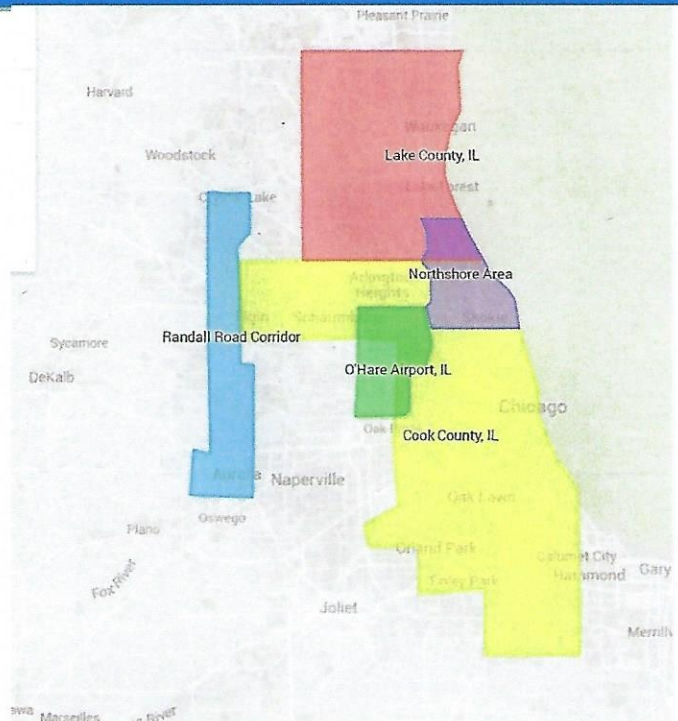

5 "HOTSPOTS" we are currently investigating for future planting

1. O'Hare Airport Region—8 cities around the airport have a combined population of over 250,000 people. There are 187,000 unreached people in this region.
2. Lake County, IL—There are over 700,000 people living in this county and this means that over 500,000 people are unreached by any church.
3. Cook County, IL—This county is home to Chicago and over 5 million people. Many different ethnic groups are represented in the county and we know that almost 4 million are unreached.
4. Randall Road Corridor in western Chicagoland—This section of the region, stretching from Aurora to Elgin, has over 200,000 people living in four cities. This presents us with 150,000 who are unreached.
5. Northshore area of Chicagoland—This area, which is made up of 5 cities on the lakefront north of the city has a population of 100,000. This represents 75,000 who are unreached at this time.

Adventure Christian-Bourbonnais IL