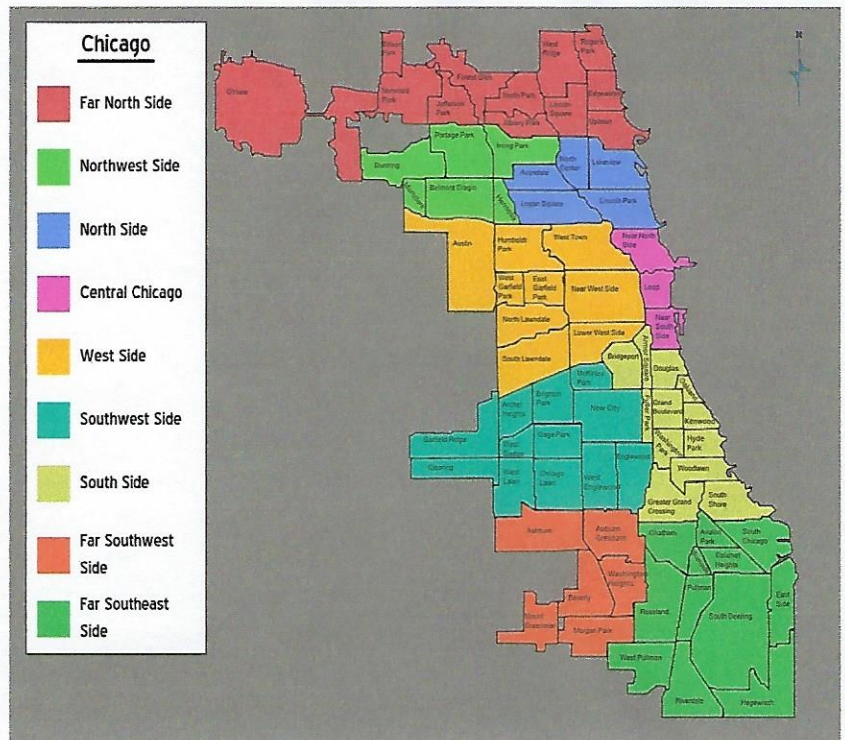

Communities impacted by Ignite

ILLINOIS

Addison
Algonquin
Arlington Heights
Aurora
Belvidere
Bensenville
Blue Island
Bolingbrook
Bradley
Calumet City
Carol Stream
Chicago (9)
Chicago Heights
Crystal Lake
DeKalb
Elgin
Elmhurst
Forest Park
Frankfort
Geneva

Glen Ellyn
Glenwood
Grayslake
Hazel Crest
Herscher
Joliet (2)
LaGrange
Lansing
Lockport
Manteno
Matteson
Minooka
Morris
Mundelein
Naperville
New Lenox
North Plainfield
Oregon
Oswego
Plainfield
Plano

Prospect Heights
Rochelle
Sauk Village
Skokie
Streamwood
Sugar Grove
Summit View West
Tinley Park
University Park
Vernon Hills
Villa Park
Warren Township
Waukegan
West Chicago
Wilmington
Winthrop Harbor
Woodstock
Zion

WISCONSIN

Milwaukee

INDIANA

Cedar Lake
Chesterton
Crown Point
DeMotte
Dyer
East Chicago
Gary
Griffith
Highland
Hobart
Lacrosse
Merrillville
Michigan City
Plymouth
Portage
Rensselaer
St John
Valparaiso
Walkerton

5 "HOTSPOTS" we are currently investigating for future planting

1. O'Hare Airport Region—8 cities around the airport have a combined population of over 250,000 people. There are 187,000 unreached people in this region.
2. Lake County, IL—There are over 700,000 people living in this county and this means that over 500,000 people are unreached by any church.
3. Cook County, IL—This county is home to Chicago and over 5 million people. Many different ethnic groups are represented in the county and we know that almost 4 million are unreached.
4. Randall Road Corridor in western Chicagoland—This section of the region, stretching from Aurora to Elgin, has over 200,000 people living in four cities. This presents us with 150,000 who are unreached.
5. Northshore area of Chicagoland—This area, which is made up of 5 cities on the lakefront north of the city has a population of 100,000. This represents 75,000 who are unreached at this time.